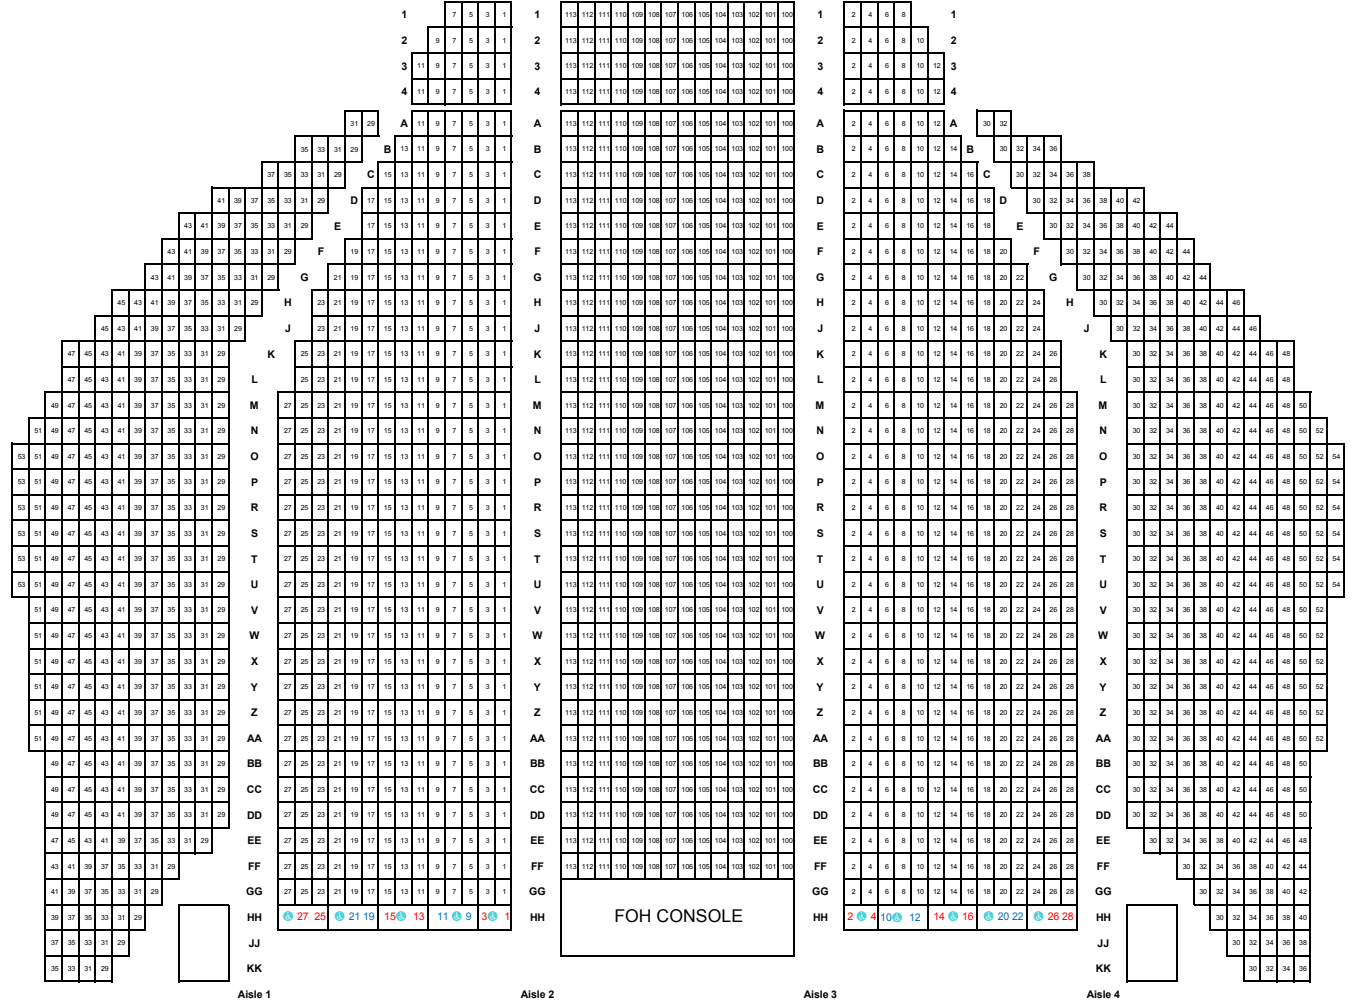

PASADENA CIVIC AUDITORIUM

STAGE

ORCHESTRA

PIT (98)

ORCHESTRA (1872)

LOGE

BALCONY